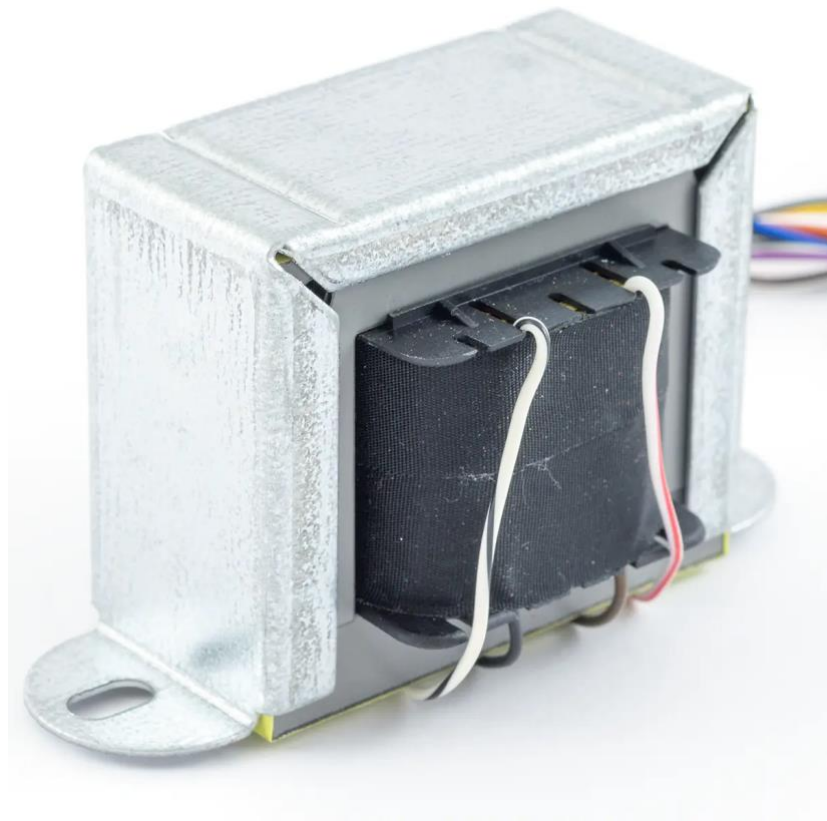

SOWTER TYPE 1327

Urei/Universal Output transformer for 1176D or 1176A

Applications

600/150+150 with 600 and 1.3 Ohm feedback windings. Replacement for UA-5002. Tested with the 1176 Rev D compressor. Gapped M6 core. Colour coded leads. Size B.