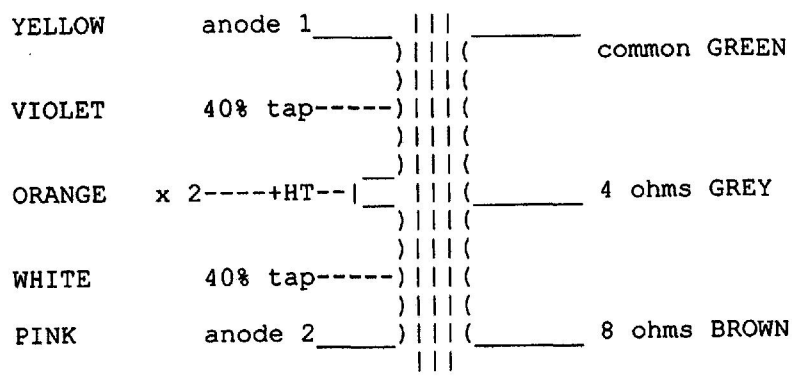

Mail: P.O. Box 36, Ipswich, IP1 2FI

**UN71**

UN71 is the 8 ohms tapped at 4 ohms version of U071

**U071 PPP Output for 2 pairs KT88 Fixed bias**  
 2250 ohms R1-a. 200W at 20 Hz. For 2 parallel pairs KT88 or 6550 GEC circuit.  
 250 mA per side. 10 Hz to 60 kHz. Size Q