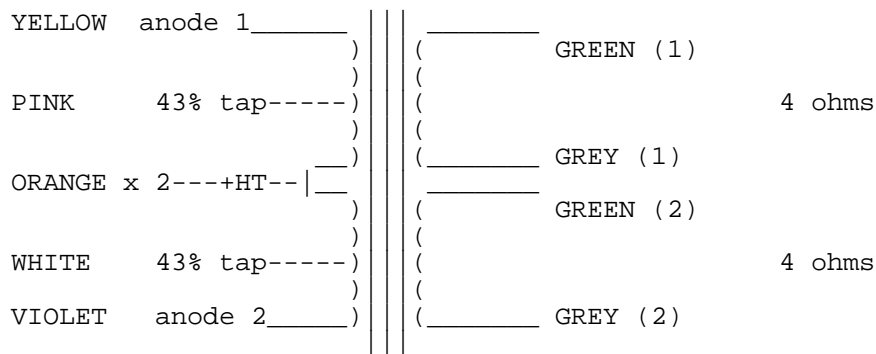

UM65

U065 PP Output for 2 pairs EL84 UL

4000 ohms R1a-a. 30 W at 20 Hz. 100 mA per side. Twin 4 ohms Secondary
For 2 pairs parallel connected EL84. 43% UL taps. 20 Hz to 30 kHz.
Suitable for Vox AC30. Size M