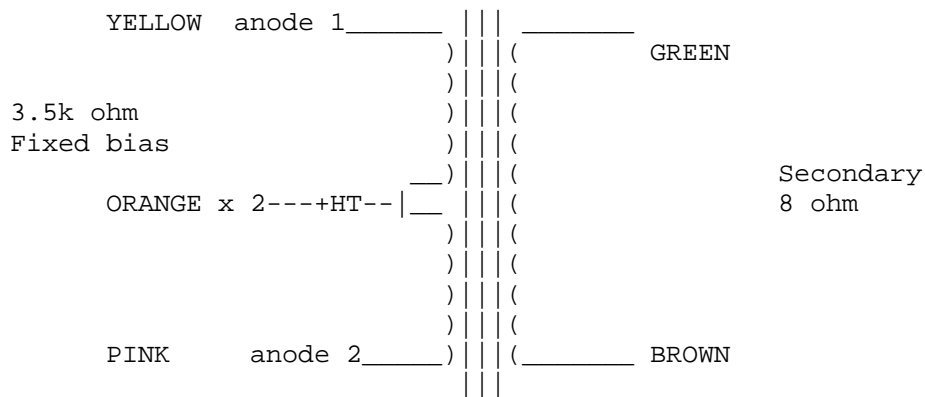

U058

U058 PP Output for EL34 Fixed Bias

3500 ohms R1a-a. 65 W at 50 Hz. For guitar amplifier. Will produce harmonic colouration on overload. 130 mA per side. 30 Hz to 30 kHz. Suitable for VOX AC50 4 Mk2 (Please check dimensions, package style and secondary option). Size L