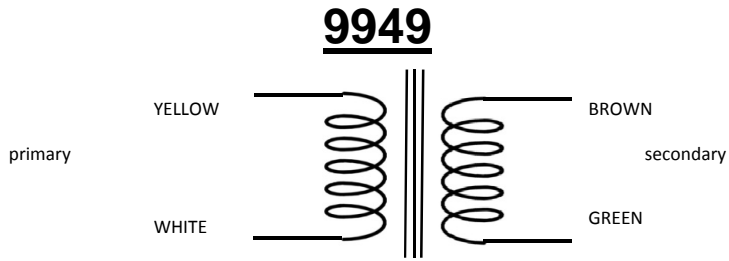

**COLOUR CODE**

100:1 step-down transformer as discussed with Brian Sowter