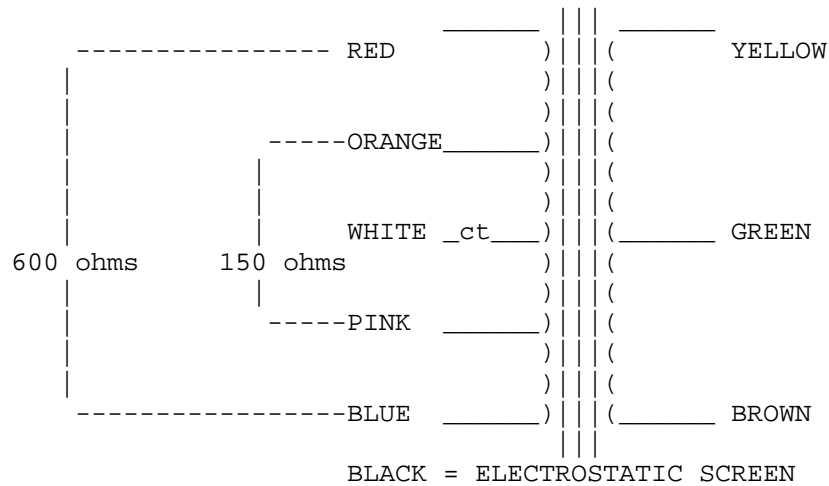

9835

9835 RCA BA-6A Input Transformer

High performance configurable transformer for repair or reconstruction of the RCA BA-6A Compressor. Ratio 600/150 CT: 10K. Max input level (600 ohm configuration) +16 dBu. Colour coded leads.