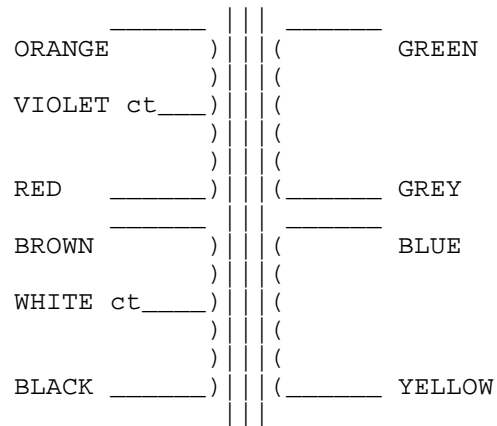

9775

9775 Langevin AM16 Input Transformer

High performance configurable transformer for repair or reconstruction of the Langevin AM15 microphone/line amplifier. Input 50/150/600 ohms. Output two 2.5K windings. Full geometric balance. Mumetal can 34 mm dia x 37.5 high. Colour coded leads. max input level +17 dBu at 50 Hz