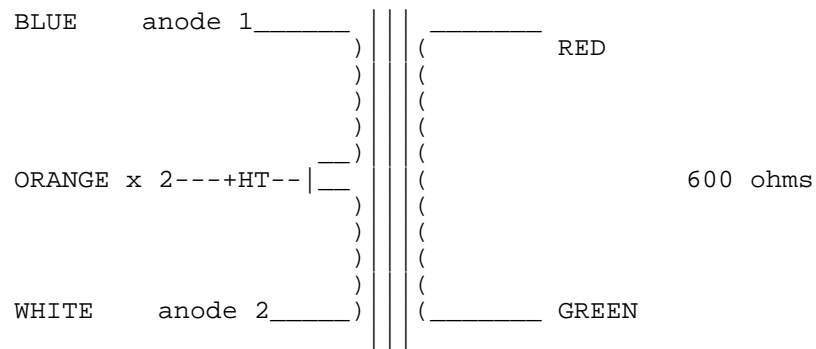

9770

9770 RCA BA-6A Output Transformer

Replacement output transformer for RCA BA-6A limiting amplifier.
Push-Pull 6V6 8000 ohms to 600 ohms. Full geometric balancing.
10 sparate winding sections for excellent bandwidth and transient response.
Size "K" fully shrouded construction. Colour coded leads.