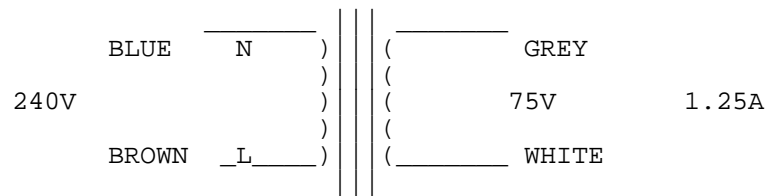

9694

Mains earth can be connected to the fixing bolt thus earthing the core and end shields.

We respectfully suggest a qualified electrician fits this unit.