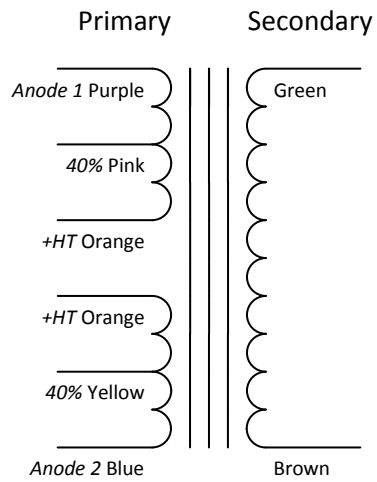

Connection Information

Type: **9511**

Further Information:

9511: 50W Push-Pull Output Transformer

8 Ω secondary winding

$Z_{pri} = 7k\Omega$

Screen Taps at 40%