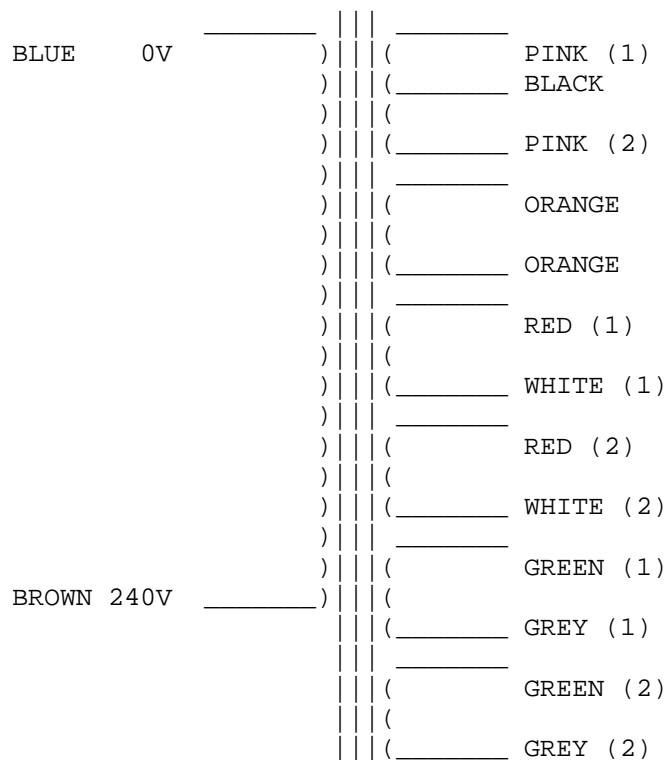

**9425**

Manufactured to your turns and voltages.