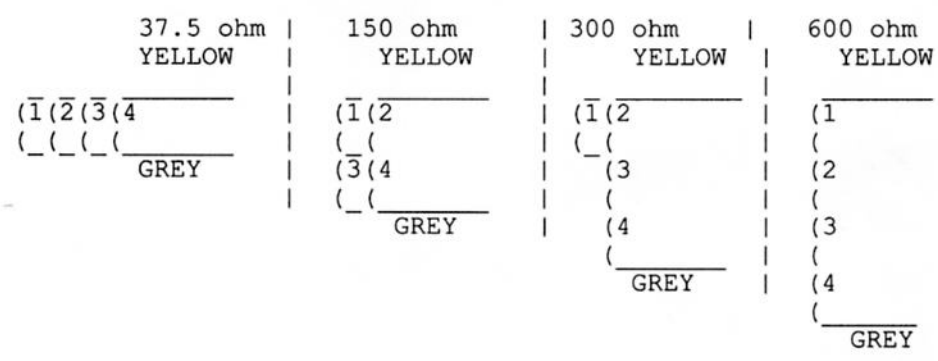

Mail: P.O.Box 36, Ipswich, IP1 2EL

9351

OUTPUT WINDINGS.

There are FOUR EQUAL SECONDARY WINDINGS which can be arranged for loads of 37.5 / 150 / 300 / 600 ohms thus:-

9351 Headphone transformer

Low power Single Ended Output transformer for use with triode etc. 5k ohms primary and 4 separate secondary windings configurable for 600/300/150/40 ohms. 5W at 50 Hz. Up to 45 mA dc .Size "F" Fully shrouded package with colour coded leads.