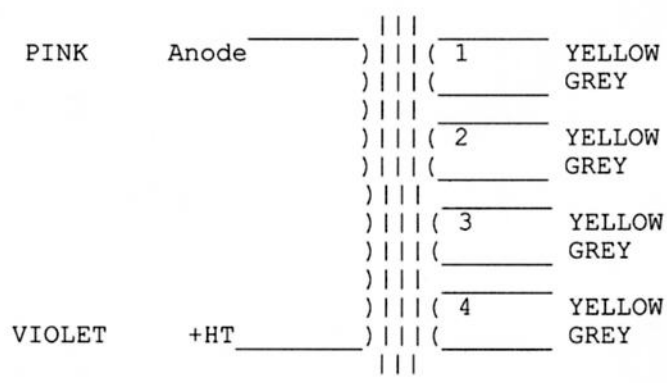

Mail: P.O.Box 36, Ipswich, IP1 2EL

9351

OUTPUT WINDINGS.

There are FOUR EQUAL SECONDARY WINDINGS which can be arranged for loads of 37.5 / 150 / 300 / 600 ohms thus:-

9351 Headphone transformer

Low power Single Ended Output transformer for use with triode etc. 5k ohms primary and 4 separate secondary windings configurable for 600/300/150/40 ohms. 5W at 50 Hz. Up to 45 mA dc .Size "F" Fully shrouded package with colour coded leads.