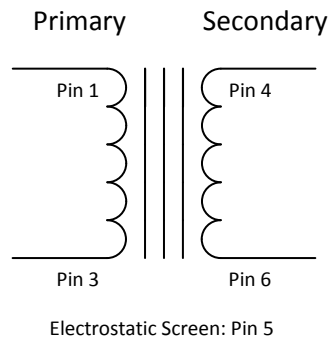

Connection Information

Type: **8838**

Further Information:

8838 General Purpose Phono Cartridge Transformer

For use with cartridges from 3Ω to 30Ω.

Turns ratio – 1:20

Electromagnetic and electrostatic shielding.