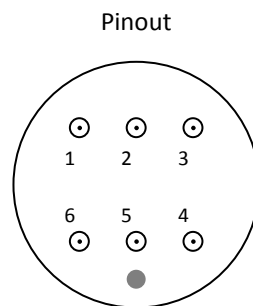

Connection Information

Type: **8838**

Further Information:

8838 General Purpose Phono Cartridge Transformer

For use with cartridges from 3Ω to 30Ω.

Turns ratio – 1:20

Electromagnetic and electrostatic shielding.