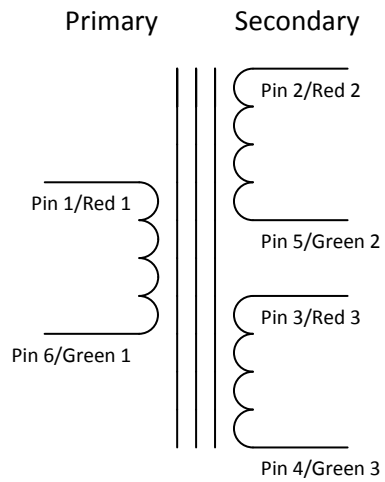

Connection Information

Type: **8392**

Further Information:

8392 – Mid-Side Decoder for Headphones