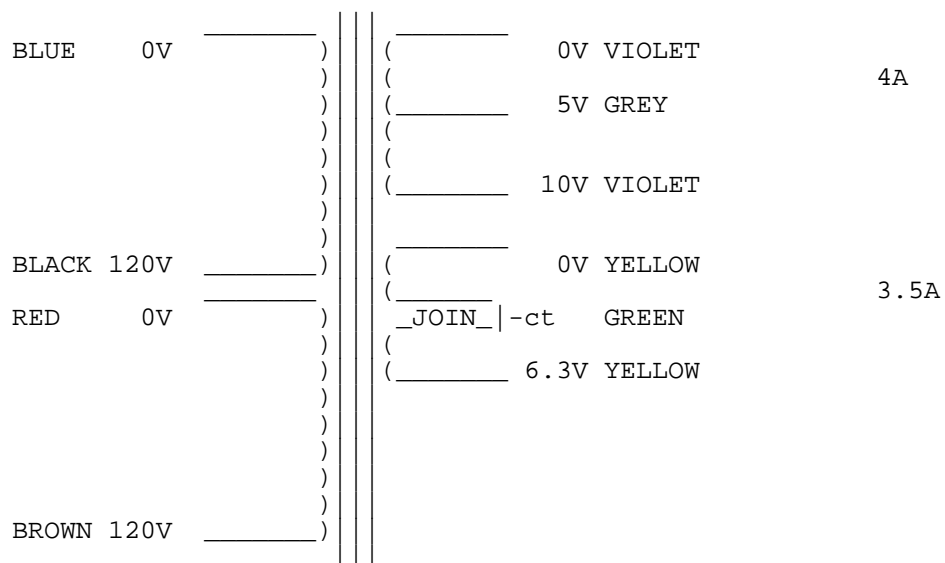

7859

For 120V:     Join BLUE and BLACK     0V  
                  BROWN and RED     120V

For 240V:     Join BLACK and RED AND ISOLATE.