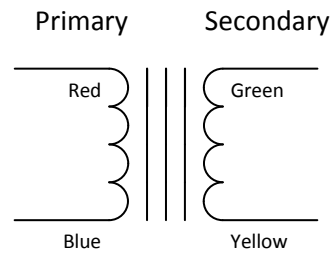

Connection Information

Type: **7847**

Further Information:
3.0dBu Audio Transformer
 $Z_{pri} = 1.2k\Omega$
 $Z_{sec} = 32k\Omega$
Frequency Response: 40Hz – 20kHz