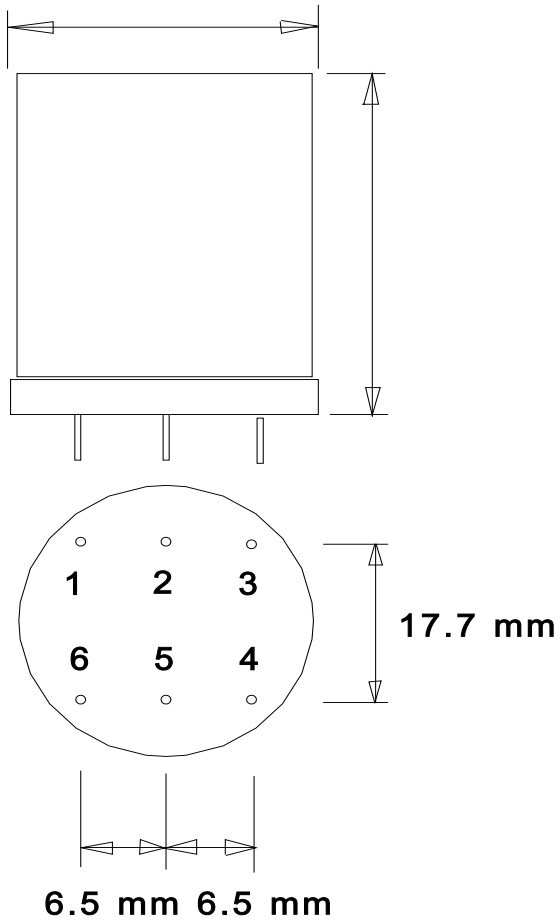

7456c

7456 600/30k Very high level input. 1:5.9

High level, very high performance line input transformer. Mumetal can with M3 threaded mounting holes and colour coded leads.

Suitable as replacement for original transformer in Trident A range, B range, Fleximix and other vintage recording studio units. For pinned version can size is 44mm high x 34mm diameter

1.2 mm Pin dia

The data sheet can be found on our website www.sowter.co.uk
Search 7456 and follow link

7456e

7456 600/30k Very high level input. 1:5.9

High level, very high performance line input transformer. Mumetal can with M3 threaded mounting holes and colour coded leads.

Suitable as replacement for original transformer in Trident A range, B range, Fleximix and other vintage recording studio units. Replacement for Marinair ZUTT012a

The data sheet can be found on our website www.sowter.co.uk
Search 7456 and follow links