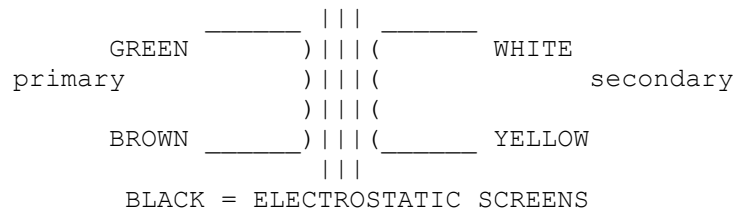

**7136f**

1:20 Cartridge transformer.

8 ohms impedance but suitable for use with 3-25 ohm cartridges.

**7136g**