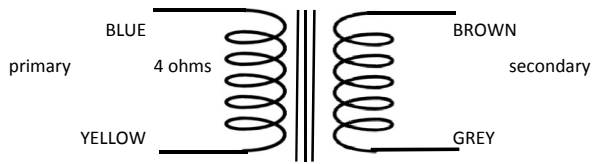

COLOUR CODE

6504

40Hz 1:70 turns ratio for 1000V Secondary