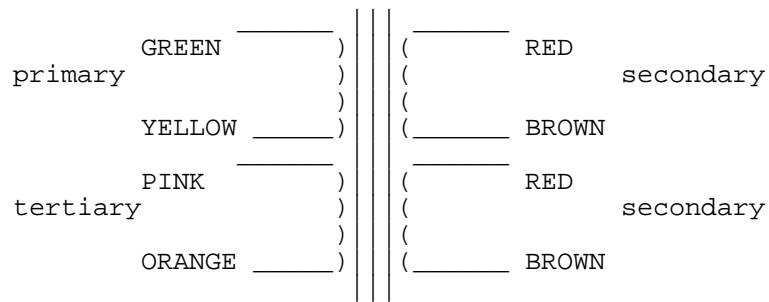

4498

BLACK = ELECTROSTATIC SCREENS

To BBC Specification AL/78/J9

Output transformer 0.5ohm/>50ohm  
with Turns Ratio 1:0.91 + 0.91  
Tertiary is 7.9% of Primary  
Max output 6Vrms at 50Hz.