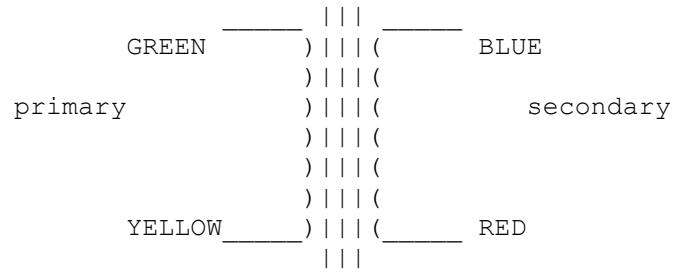

3343

BLACK = ELECTROSTATIC SCREEN

Line output transformer
Primary 150ohm / Secondary 600ohm
Turns ratio 1:2.1
Maximum level 2.5Vrms at 30Hz
Frequency response +/-1dB 20Hz-20kHz

3343n

BLACK = ELECTROSTATIC SCREEN

Line output transformer
Primary 150ohm / Secondary 600ohm
Turns ratio 1:2.1