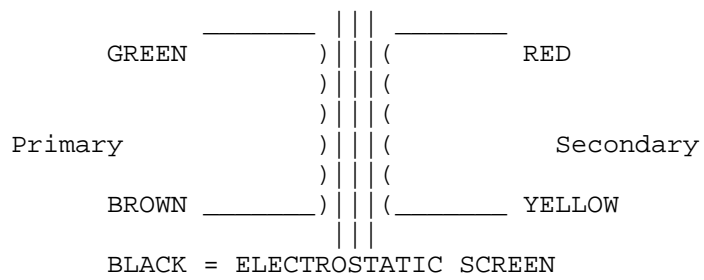

3081

Size is 51mm high x 40 x 60.5mm in a saddle clamp.

Output transformer 50 ohms/200 ohms
Turns Ratio 1:2
Max Level 3.2Vrms at 30Hz
±0.5dB 20Hz-20kHz