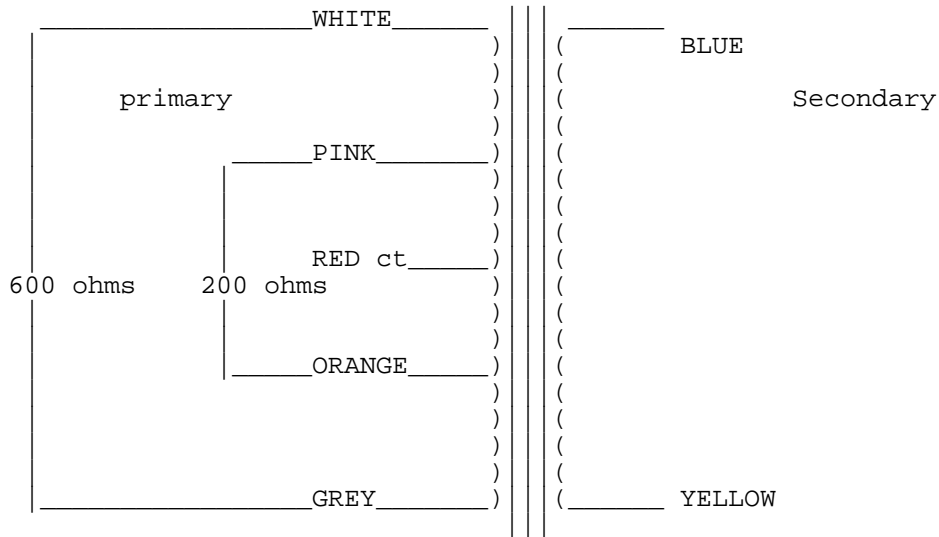

2338

This is basically our Standard Multitapped Microphone Matching Transformer Type 3678 (see data sheet for specification) but with centre-tapped primary and **NO** 30 ohms tap