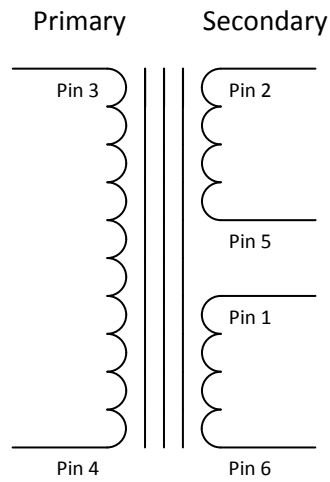

## Connection Information

Type: **1934**

Electrostatic Screen: Black

Pinout

**Further Information:**

Electrostatic Screen: Black lead connected to outside of shield, screen connected to inside of shield