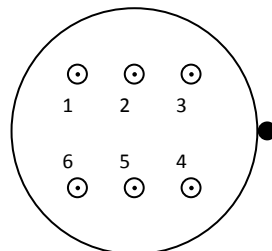

## Connection Information

Type: **1934**

Electrostatic Screen: Black

Pinout

**Further Information:**

Electrostatic Screen: Black lead connected to outside of shield, screen connected to inside of shield