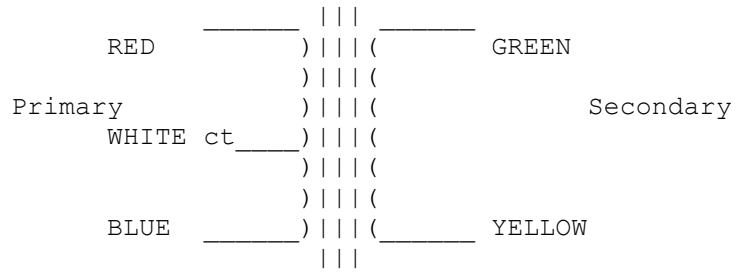

1932e

1932e

600 ohm to 50K input transformer ratio 1:4 Bandwidth 20Hz to 20 kHz.
Mumetal can with colour coded leads style e.