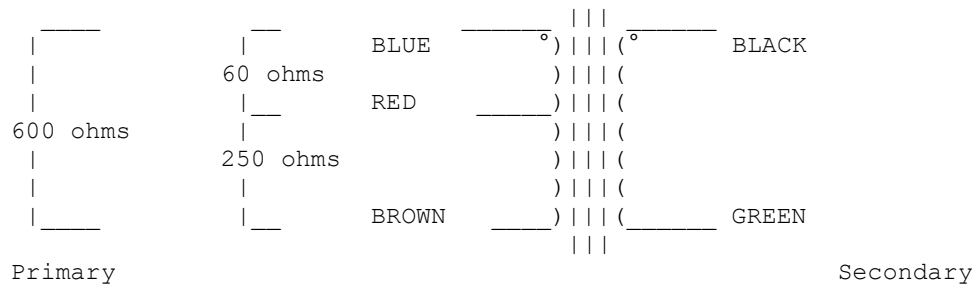

1585

1585 Input transformer for Buchla 170 mic preamp Triad A-11J replacement

Ratio 1 : 10 with tap at 50 Ohms.

Can be configured for 50 or 250 or 600 ohms.

100% Mumetal core and can. Colour coded leads.