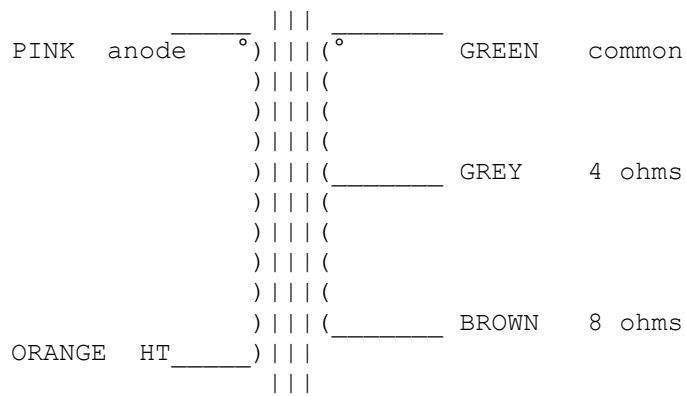

1545s

Single Ended transformer to your specification.