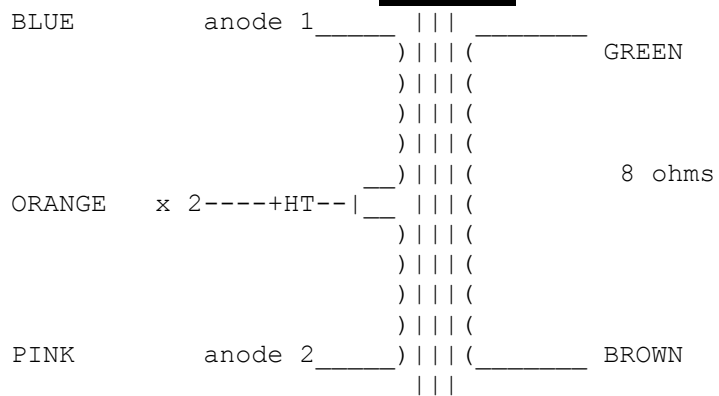

1442t

Type 1442t Custom Output Transformer Ref: RV-KIT88-250416 as discussed with Brian Sowter