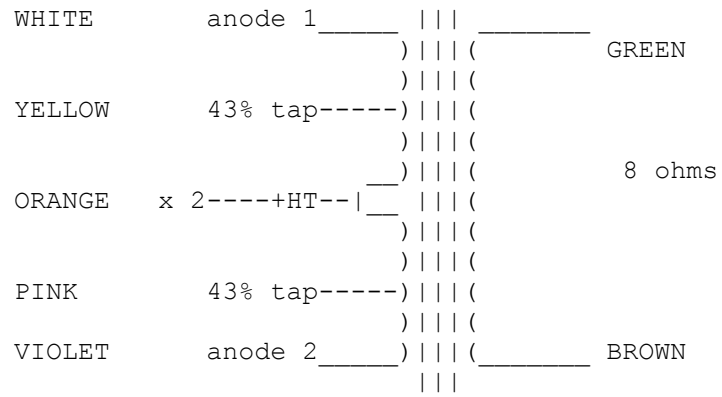

1441s

Type 1441s Custom output transformer Ref: PF-PPP-200416 as discussed with Brian Sowter