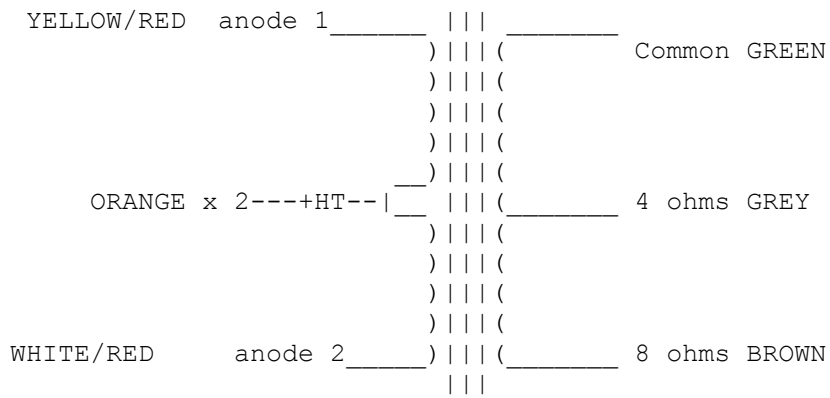

1409s

1409 Output for PP845
as discussed with Brian Sowter.