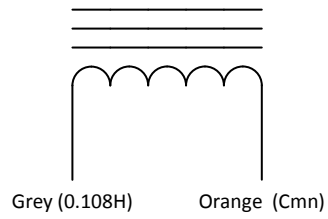

Connection Information

Type: **1358**

Further Information:
SOWTER TYPE 1358
0.108H EQ Inductor