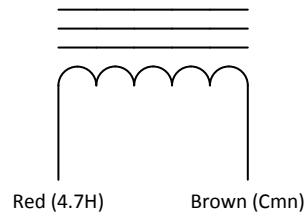

Connection Information

Type: **1357**

Further Information:
SOWTER TYPE 1357
4.7H EQ Inductor