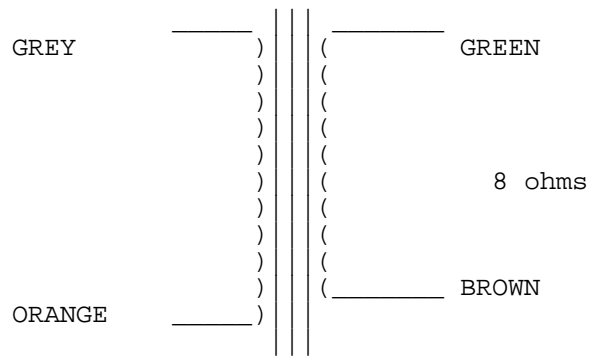

1274s

To your specification GS-EL156-140312