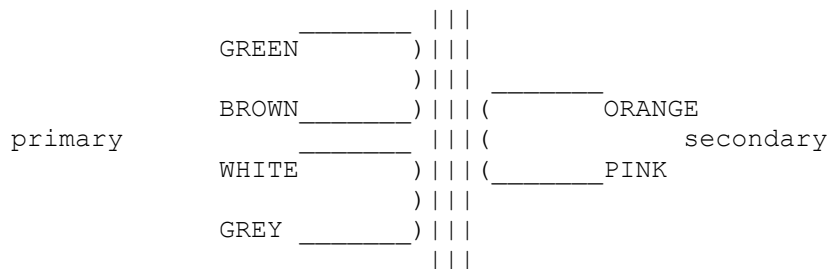

1261

Core: 50:50 Mumetal/M6-35 Mix

As discussed with Brian Sowter