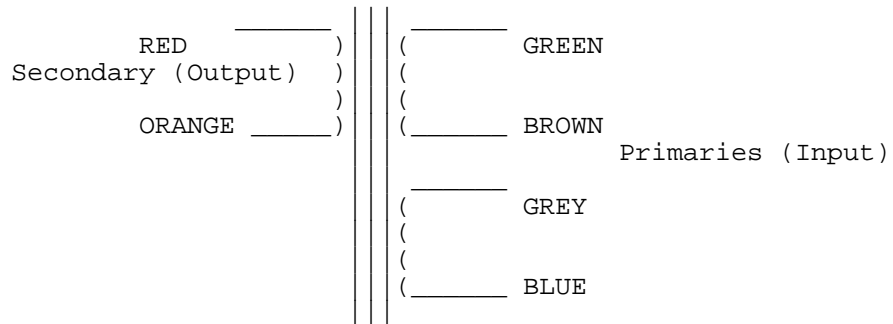

1195

1195 RCA 86-AL Compressor Interstage

High performance transformer for repair or reconstruction of the RCA 86-AL Compressor. Radiometal (50% Nickel) transformer in Mumetal can. Will fit into original 78 x 100 mm can. Impedance ratio 10k+10k/20k. Colour coded leads.