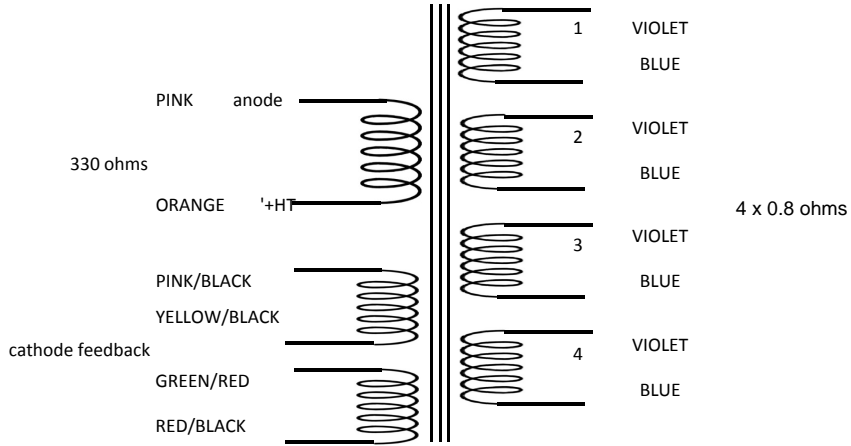

**COLOUR CODE**

**1162**

To your specification SG-6C33C-100608