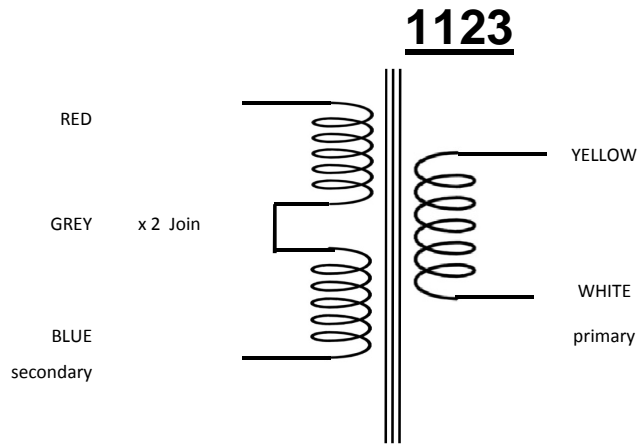

COLOUR CODE

Turns ratio 1:24 step up as discussed