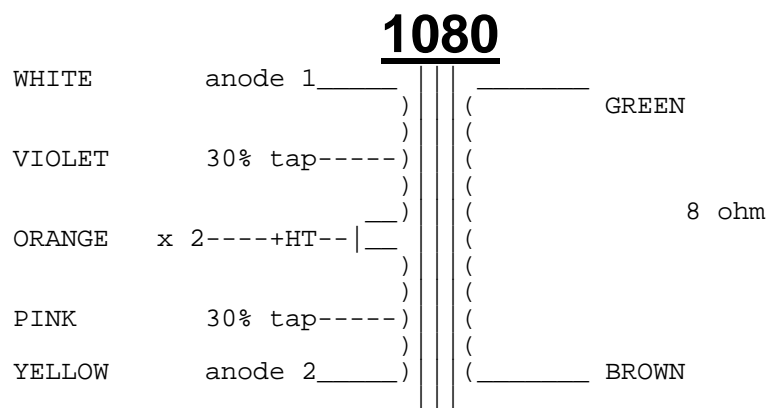

# COLOUR CODE

To replace T2312 transformer in the Woodside/Radford STA50 amplifier.

Specification derived from your sample and further discussed with Brian Sowter.