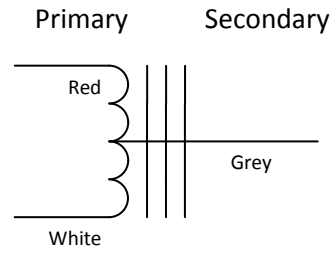

Connection Information

Type: **1077**

Further Information:
Tweeter impedance changer

Connection Information

Type: **1077 (superseded Sept 2008)**

Further Information:
Tweeter impedance changer