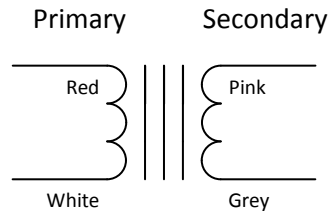

Connection Information

Type: **1077**

Further Information:
Tweeter impedance changer

Connection Information

Type: **1077 (superseded Sept 2008)**

Further Information:
Tweeter impedance changer