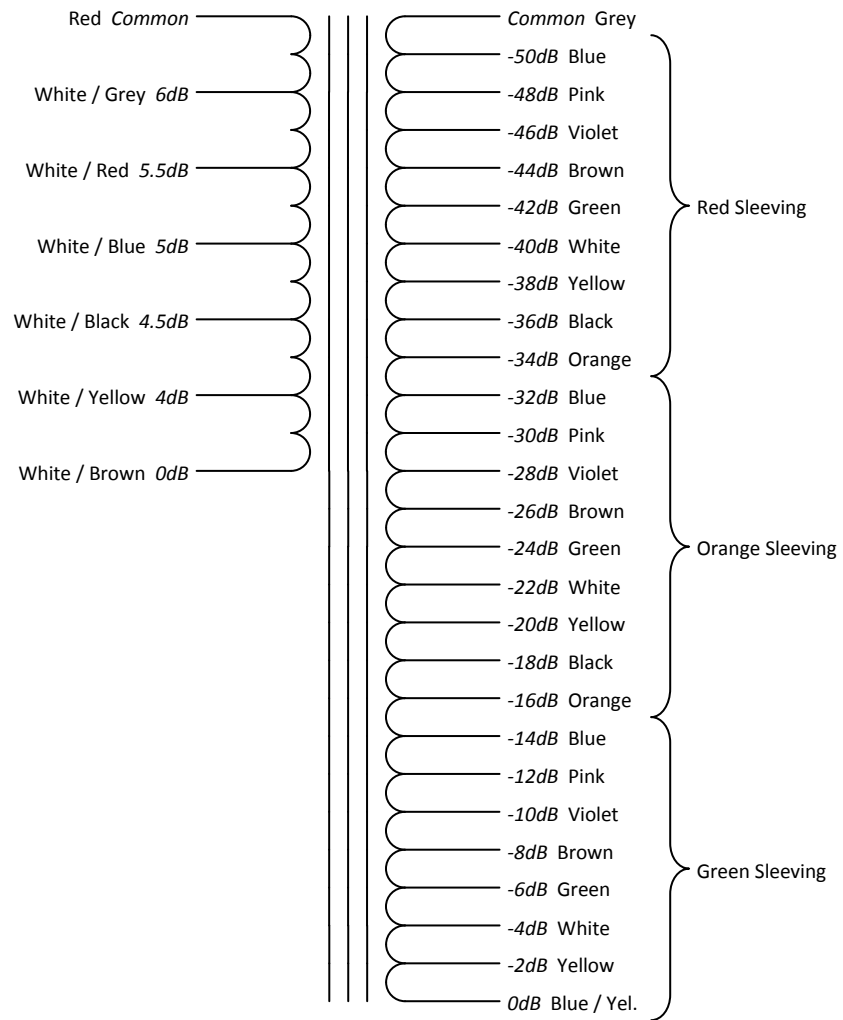

COLOUR CODE

1035

COLOUR CODE

1035x