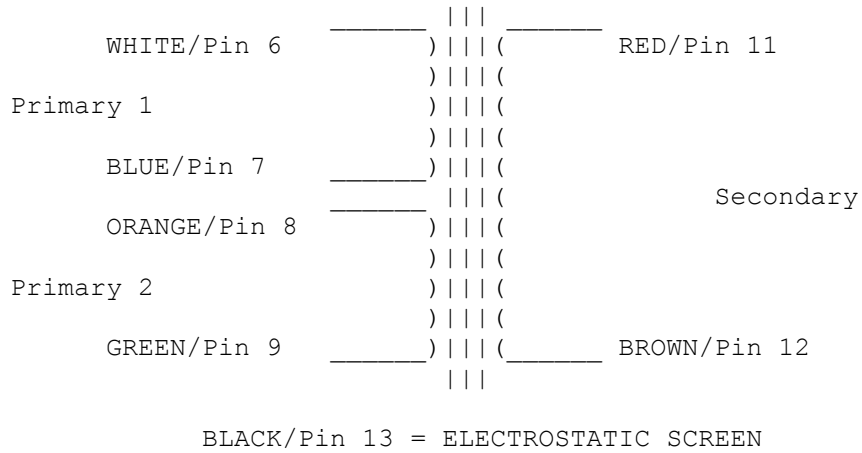

1004

1004 Telefunken V76 Input

High performance high ratio 200 Ohm Mic input transformer.
Ratio 0.5+0.5:30 100% Mumetal core.
6 winding sections with 4 internal electrostatic screens.
Size j No clamp. Colour coded leads. Fits original can.
Can be supplied with a 45 mm diam round can if required.