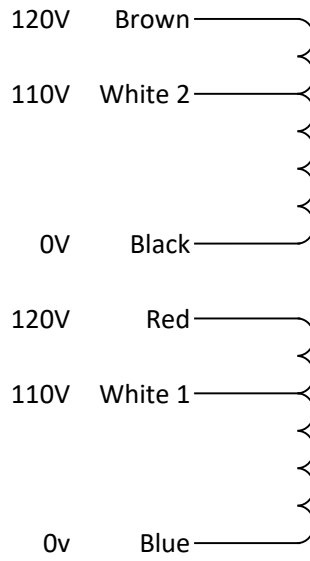

Connection Diagram

Type: 0739

EU Primary

OR

WW Primary

Orange 12.6V 4A max.

Notes

Visual identification – Worldwide version has two white leads, European version has one.

Worldwide connection options:

- 110v – N: join Blue and Black, L: join White 1 and White 2, isolate Red and Brown
- 120v – N: join Blue and Black, L: join Red and Brown, isolate White 1 and White 2
- 240v – N: Blue, L: Brown, join Red and Black, isolate White 1 and White 2

European connection options:

For mains voltages of 210v, 230v or 250v use Black as Neutral. For 200v, 220v or 240v, use Blue.

ALWAYS isolate all unused leads SEPERATELY FROM EACH OTHER