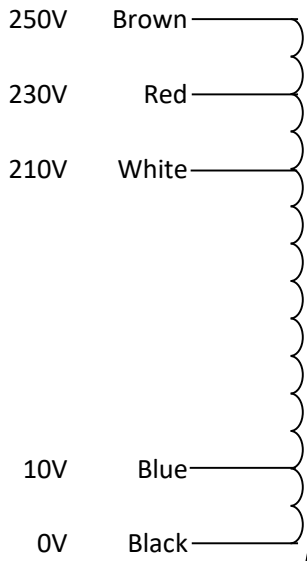

Connection Diagram

Type: 0739

EU Primary

OR

WW Primary

Orange 12.6V 4A max.

Notes

Visual identification – Worldwide version has two white leads, European version has one.

Worldwide connection options:

- 110v – N: join Blue and Black, L: join White 1 and White 2, isolate Red and Brown
- 120v – N: join Blue and Black, L: join Red and Brown, isolate White 1 and White 2
- 240v – N: Blue, L: Brown, join Red and Black, isolate White 1 and White 2

European connection options:

For mains voltages of 210v, 230v or 250v use Black as Neutral. For 200v, 220v or 240v, use Blue.

ALWAYS isolate all unused leads SEPERATELY FROM EACH OTHER