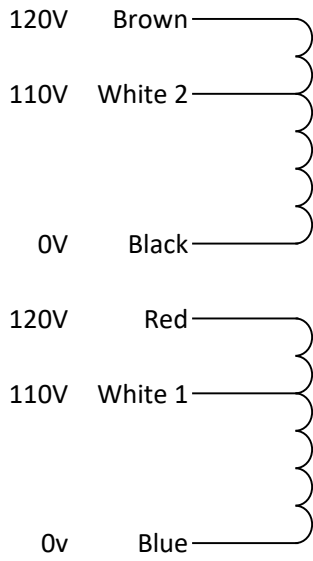

Connection Diagram

Type: 0731

EU Primary

WW Primary

OR

Orange 9V

0.8A max.

Yel/Grn

Electrostatic Screen

Yel/Grn

Notes

Visual identification – Worldwide version has two white leads, European version has one.

Worldwide connection options:

- 110v – N: join Blue and Black, L: join White 1 and White 2, isolate Red and Brown
- 120v – N: join Blue and Black, L: join Red and Brown, isolate White 1 and White 2
- 240v – N: Blue, L: Brown, join Red and Black, isolate White 1 and White 2

European connection options:

For mains voltages of 210v, 230v or 250v use Black as Neutral. For 200v, 220v or 240v, use Blue.

ALWAYS isolate all unused leads SEPERATELY FROM EACH OTHER