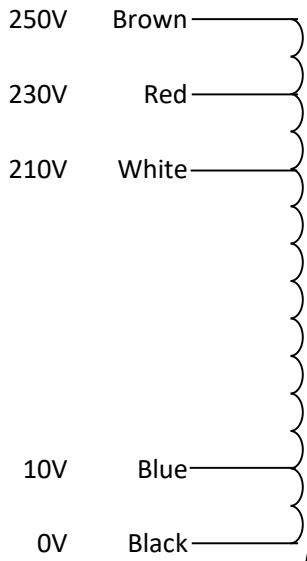

Connection Diagram

Type: 0731

EU Primary

WW Primary

OR

Orange 9V

0.8A max.

Yel/Grn

Electrostatic Screen

Yel/Grn

Notes

Visual identification – Worldwide version has two white leads, European version has one.

Worldwide connection options:

- 110v – N: join Blue and Black, L: join White 1 and White 2, isolate Red and Brown
- 120v – N: join Blue and Black, L: join Red and Brown, isolate White 1 and White 2
- 240v – N: Blue, L: Brown, join Red and Black, isolate White 1 and White 2

European connection options:

For mains voltages of 210v, 230v or 250v use Black as Neutral. For 200v, 220v or 240v, use Blue.

ALWAYS isolate all unused leads SEPERATELY FROM EACH OTHER