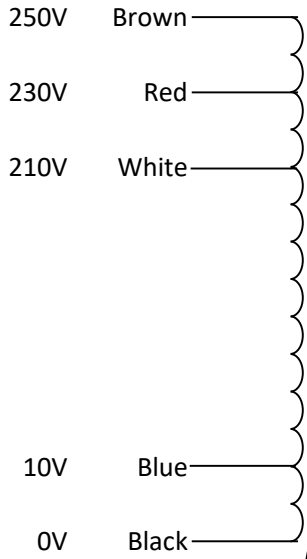

Connection Diagram

Type: 0730

EU Primary

WW Primary

OR

Yel/Grn

Electrostatic Screen

Yel/Grn

Notes

Visual identification – Worldwide version has two white leads, European version has one.

Worldwide connection options:

- 110v – N: join Blue and Black, L: join White 1 and White 2, isolate Red and Brown
- 120v – N: join Blue and Black, L: join Red and Brown, isolate White 1 and White 2
- 240v – N: Blue, L: Brown, join Red and Black, isolate White 1 and White 2

European connection options:

For mains voltages of 210v, 230v or 250v use Black as Neutral. For 200v, 220v or 240v, use Blue.

ALWAYS isolate all unused leads SEPERATELY FROM EACH OTHER