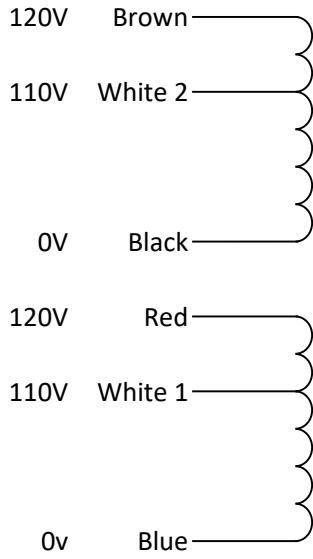

Connection Diagram

Type: 0730

EU Primary

WW Primary

OR

Yel/Grn

Electrostatic Screen

Yel/Grn

Notes

Visual identification – Worldwide version has two white leads, European version has one.

Worldwide connection options:

- 110v – N: join Blue and Black, L: join White 1 and White 2, isolate Red and Brown
- 120v – N: join Blue and Black, L: join Red and Brown, isolate White 1 and White 2
- 240v – N: Blue, L: Brown, join Red and Black, isolate White 1 and White 2

European connection options:

For mains voltages of 210v, 230v or 250v use Black as Neutral. For 200v, 220v or 240v, use Blue.

ALWAYS isolate all unused leads SEPERATELY FROM EACH OTHER