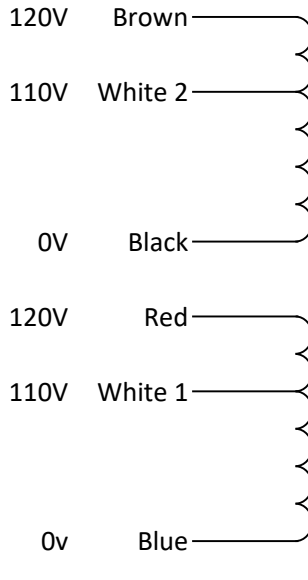

Connection Diagram

Type: 0727

EU Primary

WW Primary

OR

Yel/Grn

Electrostatic Screen

Yel/Grn

0.25A max.

2A max.

4A max.

Notes

Visual identification – Worldwide version has two white leads, European version has one.

Worldwide connection options:

- 110v – N: join Blue and Black, L: join White 1 and White 2, isolate Red and Brown
- 120v – N: join Blue and Black, L: join Red and Brown, isolate White 1 and White 2
- 240v – N: Blue, L: Brown, join Red and Black, isolate White 1 and White 2

European connection options:

For mains voltages of 210v, 230v or 250v use Black as Neutral. For 200v, 220v or 240v, use Blue.

ALWAYS isolate all unused leads SEPERATELY FROM EACH OTHER