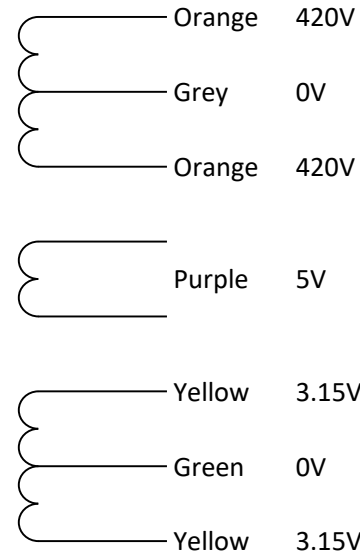

Connection Diagram

Type: 0727

EU Primary

WW Primary

OR

Yel/Grn

Electrostatic Screen

Yel/Grn

0.25A max.

2A max.

4A max.

Notes

Visual identification – Worldwide version has two white leads, European version has one.

Worldwide connection options:

- 110v – N: join Blue and Black, L: join White 1 and White 2, isolate Red and Brown
- 120v – N: join Blue and Black, L: join Red and Brown, isolate White 1 and White 2
- 240v – N: Blue, L: Brown, join Red and Black, isolate White 1 and White 2

European connection options:

For mains voltages of 210v, 230v or 250v use Black as Neutral. For 200v, 220v or 240v, use Blue.

ALWAYS isolate all unused leads SEPERATELY FROM EACH OTHER