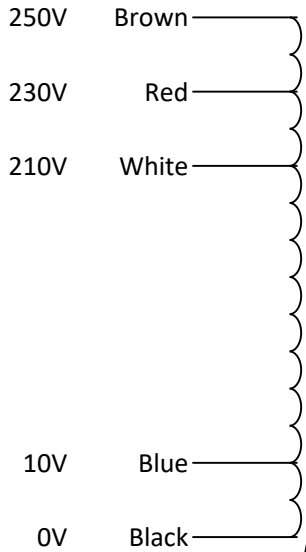

Connection Diagram

Type: 0720

EU Primary

WW Primary

OR

Yel/Grn Electrostatic Screen

Yel/Grn-----

Notes

Visual identification – Worldwide version has two white leads, European version has one.

Worldwide connection options:

- 110v – N: join Blue and Black, L: join White 1 and White 2, isolate Red and Brown
- 120v – N: join Blue and Black, L: join Red and Brown, isolate White 1 and White 2
- 240v – N: Blue, L: Brown, join Red and Black, isolate White 1 and White 2

European connection options:

For mains voltages of 210v, 230v or 250v use Black as Neutral. For 200v, 220v or 240v, use Blue.

ALWAYS isolate all unused leads SEPERATELY FROM EACH OTHER