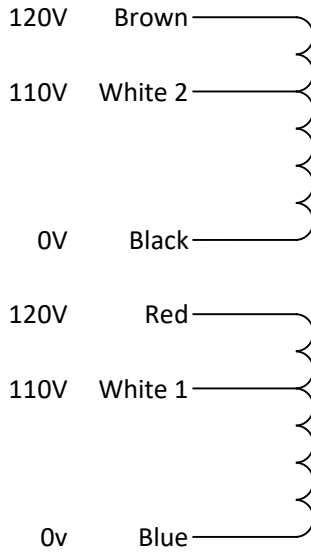

Connection Diagram

Type: 0720

EU Primary

WW Primary

OR

Yel/Grn Electrostatic Screen

Yel/Grn-----

Notes

Visual identification – Worldwide version has two white leads, European version has one.

Worldwide connection options:

- 110v – N: join Blue and Black, L: join White 1 and White 2, isolate Red and Brown
- 120v – N: join Blue and Black, L: join Red and Brown, isolate White 1 and White 2
- 240v – N: Blue, L: Brown, join Red and Black, isolate White 1 and White 2

European connection options:

For mains voltages of 210v, 230v or 250v use Black as Neutral. For 200v, 220v or 240v, use Blue.

ALWAYS isolate all unused leads SEPERATELY FROM EACH OTHER