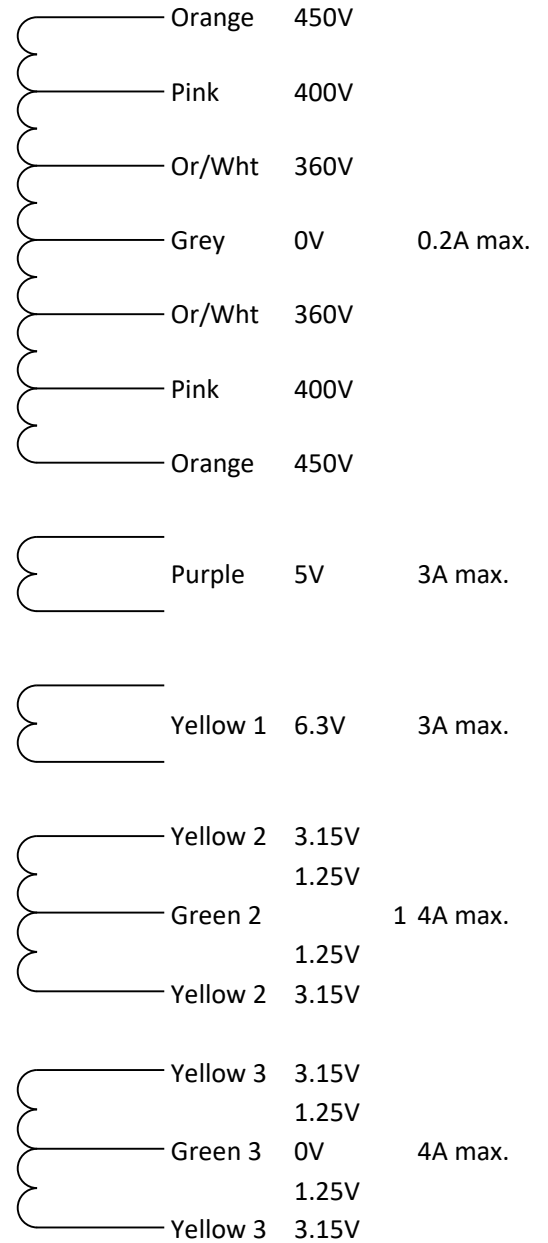

Connection Diagram

Type: 0720

EU Primary

WW Primary

OR

Yel/Grn Electrostatic Screen

Yel/Grn-----

Notes

Visual identification – Worldwide version has two white leads, European version has one.

Worldwide connection options:

- 110v – N: join Blue and Black, L: join White 1 and White 2, isolate Red and Brown
- 120v – N: join Blue and Black, L: join Red and Brown, isolate White 1 and White 2
- 240v – N: Blue, L: Brown, join Red and Black, isolate White 1 and White 2

European connection options:

For mains voltages of 210v, 230v or 250v use Black as Neutral. For 200v, 220v or 240v, use Blue.

ALWAYS isolate all unused leads SEPERATELY FROM EACH OTHER