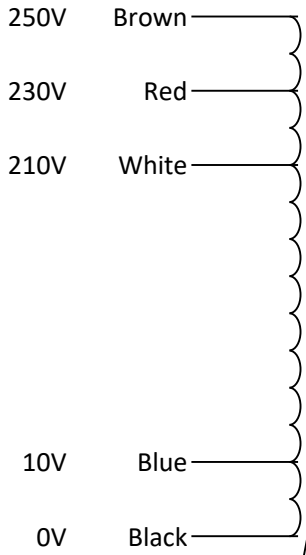

Connection Diagram

Type: 0714

EU Primary

WW Primary

OR

Yel/Grn Electrostatic Screen

Yel/Grn

Notes

Visual identification – Worldwide version has two white leads, European version has one.

Worldwide connection options:

- 110v – N: join Blue and Black, L: join White 1 and White 2, isolate Red and Brown
- 120v – N: join Blue and Black, L: join Red and Brown, isolate White 1 and White 2
- 240v – N: Blue, L: Brown, join Red and Black, isolate White 1 and White 2

European connection options:

For mains voltages of 210v, 230v or 250v use Black as Neutral. For 200v, 220v or 240v, use Blue.

ALWAYS isolate all unused leads SEPERATELY FROM EACH OTHER