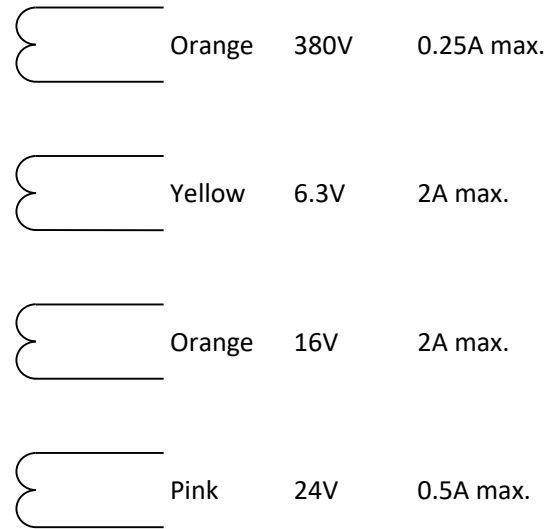

Connection Diagram

Type: 0714

EU Primary

WW Primary

OR

Yel/Grn Electrostatic Screen

Yel/Grn

Notes

Visual identification – Worldwide version has two white leads, European version has one.

Worldwide connection options:

- 110v – N: join Blue and Black, L: join White 1 and White 2, isolate Red and Brown
- 120v – N: join Blue and Black, L: join Red and Brown, isolate White 1 and White 2
- 240v – N: Blue, L: Brown, join Red and Black, isolate White 1 and White 2

European connection options:

For mains voltages of 210v, 230v or 250v use Black as Neutral. For 200v, 220v or 240v, use Blue.

ALWAYS isolate all unused leads SEPERATELY FROM EACH OTHER