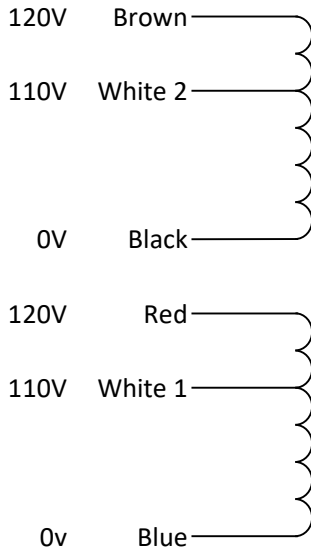

Connection Diagram

Type: 0714

EU Primary

WW Primary

OR

Yel/Grn Electrostatic Screen

Yel/Grn

Notes

Visual identification – Worldwide version has two white leads, European version has one.

Worldwide connection options:

- 110v – N: join Blue and Black, L: join White 1 and White 2, isolate Red and Brown
- 120v – N: join Blue and Black, L: join Red and Brown, isolate White 1 and White 2
- 240v – N: Blue, L: Brown, join Red and Black, isolate White 1 and White 2

European connection options:

For mains voltages of 210v, 230v or 250v use Black as Neutral. For 200v, 220v or 240v, use Blue.

ALWAYS isolate all unused leads SEPERATELY FROM EACH OTHER