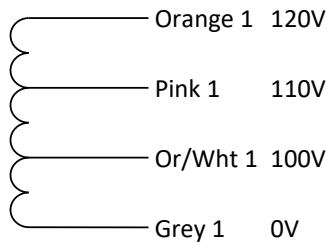

0704

WW Primary

has two white leads, European

0.25A max.

0.25A max.

1.6A max.