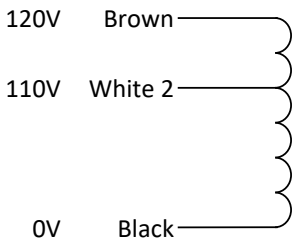

0704

WW Primary

has two white leads, European

0.25A max.

0.25A max.

1.6A max.