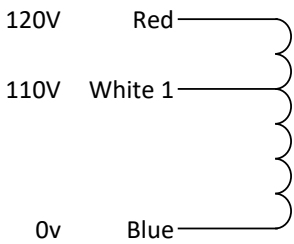

0704

WW Primary

has two white leads, European

0.25A max.

0.25A max.

1.6A max.