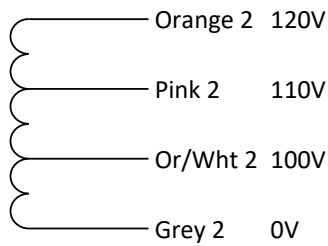

0704

WW Primary

has two white leads, European

0.25A max.

0.25A max.

1.6A max.